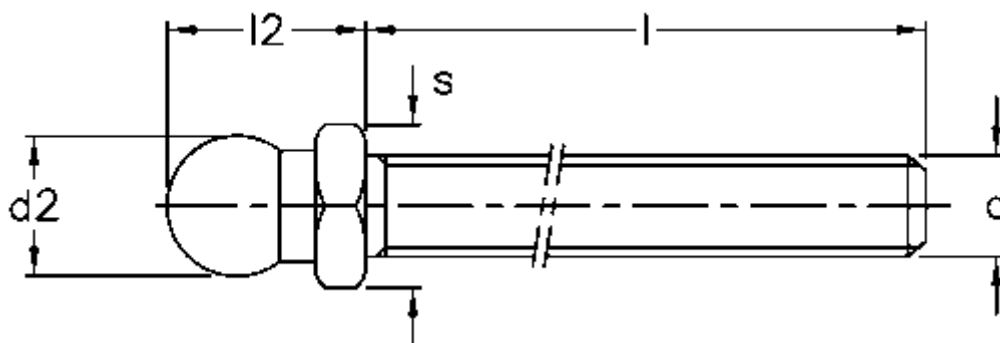

Article number: 2310322521

Description: E+G Threaded stem, SST Stainless steel  
SM-SST-14-M16x68

## Measures

$d = M16$

$d_2 = 13.9$

$l = 68$

$l_2 = 20$

$s = 16$